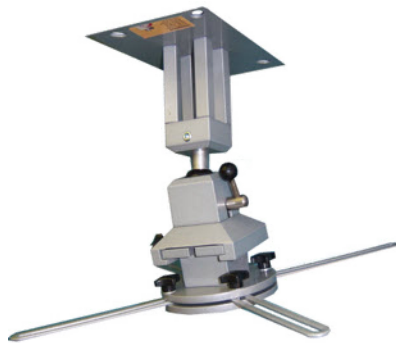

# Projector Ceiling Mounts

**Infinix**<sup>TM</sup>  
deluxe projector mounts

Built with virtually every feature imaginable RecordexUSA Infinix projector mounts offer tool free, easy, precision universal mounting of today's video projectors.

The Best Features For Less. At RecordexUSA we don't believe in providing a basic mount for two reasons. They are awful to setup and often don't match the professional look of your expensive projector and décor. Our Infinix mounts address that with an unprecedented level of [simple hand adjustments](#) and [beautiful MagTuf](#)

Attention To Every Detail. Mounts, like screens are all about details. They must be made to exact tolerances using the latest in high precision equipment to guarantee performance. From white gloves to caliper level testing to ensure quality, all RecordexUSA screens must pass rigorous quality assurance. Our factory is fully [ISO](#)

Tough As Nails, Beautiful To Behold. Utilizing our own extra strong MagTuf<sup>TM</sup> steel construction, our RecordexUSA Infinix<sup>TM</sup> mounts are [built for the rigors of commercial environments](#). Our light gray enamel finish is both strong and scratch resistant, and designed to compliment any décor or environment.